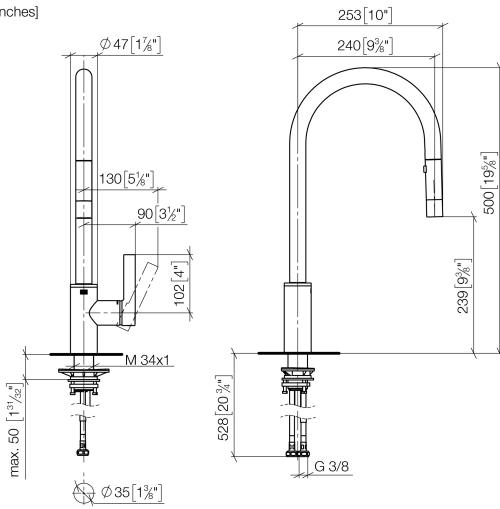

**TARA ULTRA Single-lever mixer Pull-down with spray function - Durabronss (23kt Gold)**

TARA ULTRA

33 870 875

- 240mm projection
- pivotable spout 360°
- Optional swivel limiter available with swivel limiter set 12 823 970 90
- laminar and spray flow
- height of mixer 500 mm
- height up to laminar flow regulator 240 mm
- hole diameter 35 mm
- 1800 mm metal shower hose
- sprayface with anti-scaling system
- max. flow 10.4 l/min at 3 bar flow pressure
- lead-free
- This product can help a building meet the requirements of Green Building Rating Systems, e.g. LEED®, BREEAM®, DGNB

10 712 970-09

33 870 875  
mm [inches]

**Flow rate chart**

**Certificates**

LGA\_28657.

GDV\_0400314.

33 870 875

TARA ULTRA Single-lever mixer Pull-down with spray function - Durabrass  
(23kt Gold)

TARA ULTRA

33 870 875

Spare parts list

No.	Item Number	Name	Quantity used	Delivery time
1	90 12 11 148 00-09	shower	1	-
Spare part can no longer be ordered, please order the replacement item				
2	04 30 02 120 00-85	hose	1	30
3	90 28 22 304 00-09	spout	1	40
4	09 28 10 160 90	ring	2	2
5	09 18 40 186 90	sleeve	1	2
6	09 30 11 203 90	ring	1	2
7	90 15 05 064 05 90	cartridge	1	2
8	09 14 10 190 90	seal	1	2
9	09 28 30 030-09	cover	1	40
10	09 20 87 020-09	handle	1	40
11	90 31 11 063 00 90	pin	1	2
12	90 31 20 087 00-09	plug	1	40
13	09 14 10 036 90	seal	1	2
14	04 30 04 101 00 90	hose	2	2
15	04 28 20 067 00 90	pipe	1	2
16	04 30 11 040 00 90	fixing set	1	2
17	09 20 93 056 90	insert	1	2
18	90 24 03 253 00 90	adaptor	1	2
19	09 30 03 038 90	hose	1	2
20	04 21 50 010 00 90	accessories	1	2
21	90 30 09 031 00 90	key	1	2